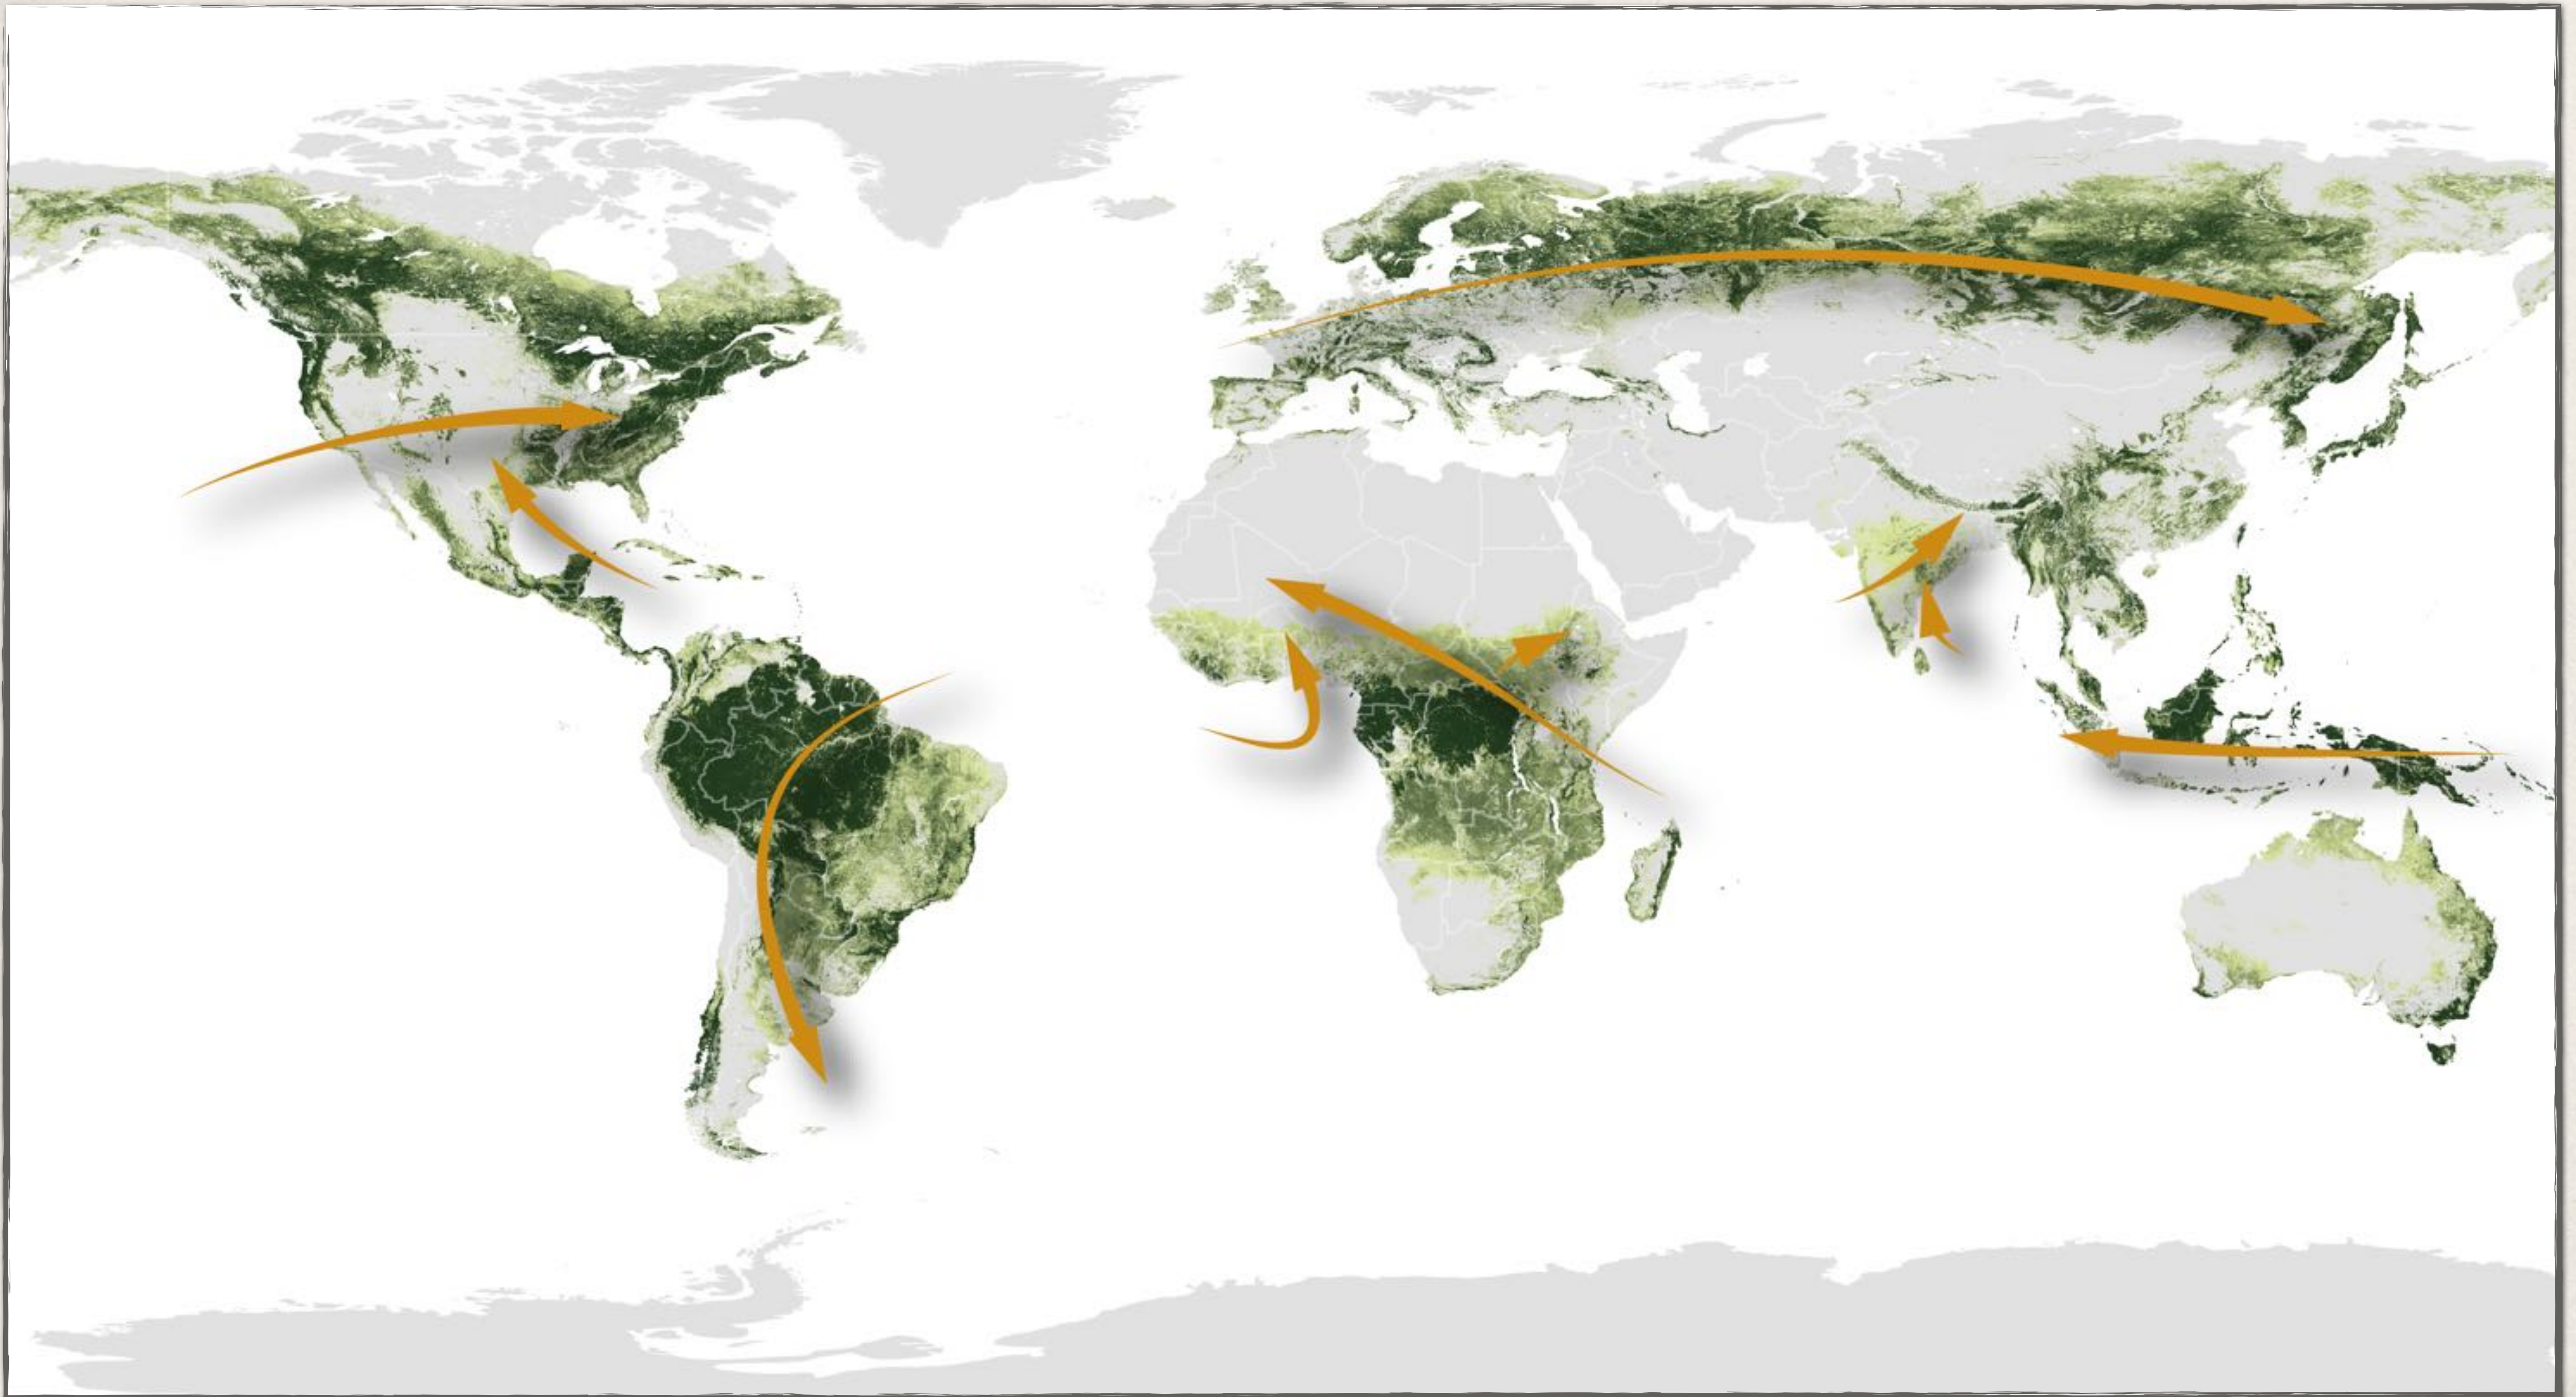

400 Liter Wasser / Tag

1 Liter Wasser => 0.7 kWh

10 Klimaanlage

Klee gras

gefräster Acker

Graphic: <https://www.sciencemag.org/news/2020/06/controversial-russian-theory-claims-forests-don-t-just-make-rain-they-make-wind>